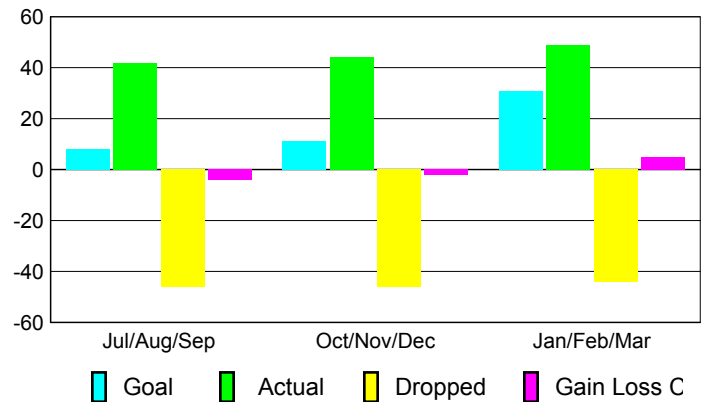

### YTD Status Quo Clubs 2009-2010

Status Quo Clubs Compared to Status Quo Members

## MEMBERSHIP

**Membership Results**  
2009-2010

**Membership**  
2008-2009

Month	Net Memb Goal	Actual New Memb	Actual Dropped Memb	Gain/Loss of Memb	Gain/Loss of Memb
Jul/Aug/Sep	8	42	-46	-4	-5
Oct/Nov/Dec	11	44	-46	-2	-10
Jan/Feb/Mar	31	49	-44	5	-19
<b>Totals</b>	<b>50</b>	<b>135</b>	<b>-136</b>	<b>-1</b>	<b>-34</b>

### Membership Results 2009-2010

Goal, New, Dropped, Gain/Loss

### Comparison of Membership Gain/Loss

Current Year Compared to the Previous Year