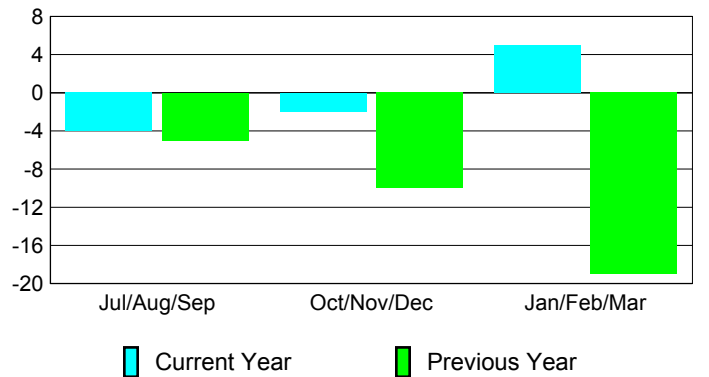

Gender Comparison 2009-2010

Jul/Aug/Sep

Oct/Nov/Dec

Jan/Feb/Mar

Male

Female